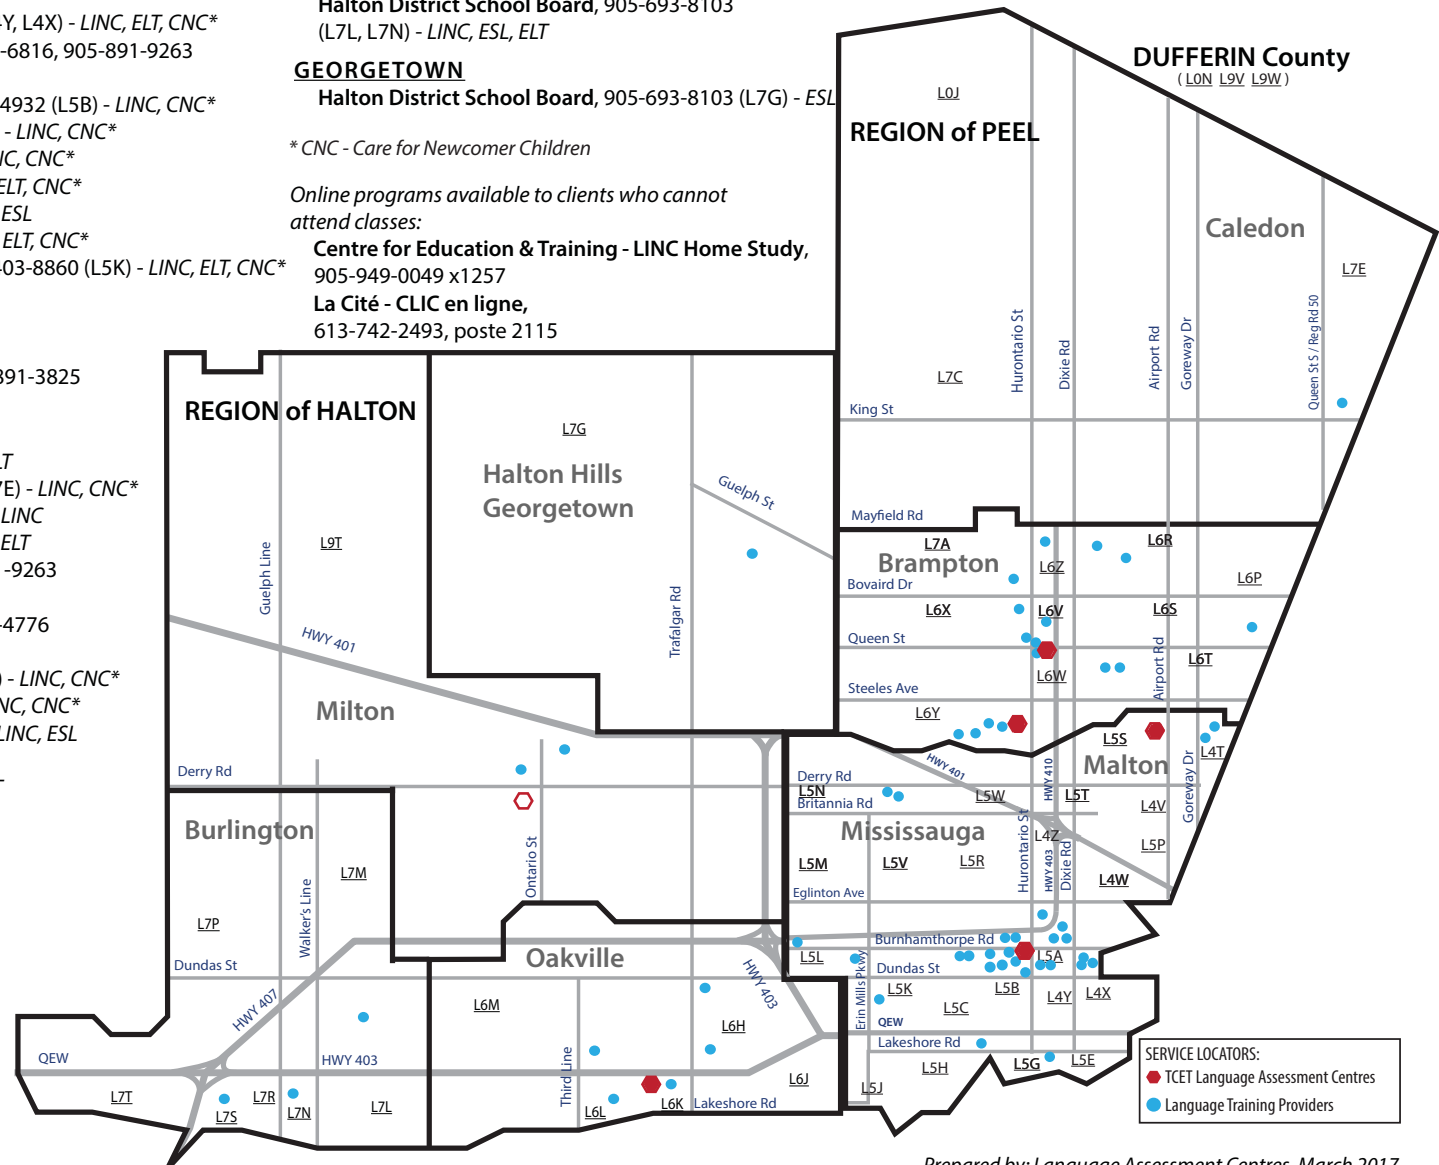

MISSISSAUGA / MALTON

ACCES Employment Services, 905-361-2522 (L5B) - ELT
 Afghan Women's Organization, 905-279-3679 (L5B) - LINC, CNC*
 Canadian Hearing Society, 905-608-0271 (Deaf & Hard-of-Hearing ONLY) (L5L) - LINC
 Catholic Crosscultural Services, 905-272-1703 (L5A, L4Z) - LINC, CNC*
 Chinese Association of Mississauga, 905-275-8558 (L5C) - LINC, ESL, CNC*
 College Boreal, 905-306-1562 (L5B) - LINC
 Dixie Bloor Neighbourhood Centre, 905-629-1873 (L4Y, L4X) - LINC, ELT, CNC*
 Dufferin-Peel Catholic District School Board, 905-279-6816, 905-891-9263 (L5L, L5H, L5C, L5A, L4W, L5N, L4T) - LINC, ESL, FSL
 India Rainbow Community Services of Peel, 905-273-4932 (L5B) - LINC, CNC*
 Malton Neighbourhood Services, 905-677-6270 (L4T) - LINC, CNC*
 Muslim Community Services, 905-828-2001 (L5L) - LINC, CNC*
 Newcomer Centre of Peel, 905-306-0577 (L5B) - LINC, ELT, CNC*
 Peel District School Board, 905-270-6000 (L5B) - LINC, ESL
 Peel Multicultural Council, 905-819-1144 (L5N) - LINC, ELT, CNC*
 Polycultural Immigrant & Community Services, 905-403-8860 (L5K) - LINC, ELT, CNC*
 Sheridan College, 905-459-7533 (L5B) - LINC, ELT, OSLT
 The Cross-Cultural Community Services Association, 905-615-9500 (L5C) - LINC, CNC*
 Vietnamese Community Centre of Mississauga, 905-891-3825 (L5G) - LINC, CNC*

SERVICE LOCATORS:
 ● TCET Language Assessment Centres
 ● Language Training Providers